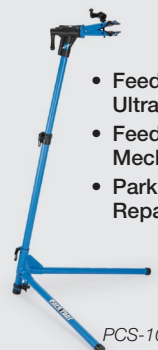

SPRING CONSIGNMENT

Saturday
9-6

SALE!

Sunday
10-5

May 5th and May 6th ONLY

THE BEST WAY TO SELL OR BUY A USED BIKE

How does the consignment work?

- Friday, May 4th, drop off clean and ready to sell bike between 10 AM - 5 PM. $10.00 non-refundable handling fee.
- We help to establish a good selling price.
- Leave it, we sell it.
- You receive 90% store credit or 70% cash back.
- Bikes must be picked up by 4 PM Sunday, May 13th or they will be donated.
- Visit www.benidormbikes.com for details and drop off form.

50% OFF!

WINTER CYCLING CLOTHING

Excluding arm warmers, knee and leg warmers.

25% OFF

ALL Men's & Women's Cycling Jerseys

All Benidorm Bikes Voler Clothing

10% OFF

SHOES - HELMETS - PUMPS
CAMELBAK HYDRATION - TOOLS
TIRES - LUBES - LIGHTS
(excluding Garmin products)

50% OFF!

- Jerseys
- Jackets
- Winter Jerseys
- Shorts
- Tri Singlets

Sales are final

CYTO MAX
PERFORMANCE DRINK

SAVE 20%

on ALL Food & Energy Drinks

GO!

ENDURANCE FUELS

Feedback and Park Repair Stands

25% OFF

- Feedback Pro Ultralight Stand
- Feedback Sport Mechanic Stand
- Park PCS-10 Home Repair Stand

30% OFF

S-Works 6 Road Shoes

SPECIALIZED TIRES

Buy one get one 1/2 off

(S-Works, Roubaix Pro, Ground Control, Purgator, Slaughter, Butcher)

Limit 4 tires per person

SAVE AT LEAST $100 on any 2018 Road or Mtn. Bike over $1,500

(Special Order Bikes Require Full Payment)

BENIDORM BIKES

247 Albany Tpke. (Rt. 44)
Canton, CT 06019
(860) 693-8891

Sale limited to in-stock items only.
No layaways on sale items. No double discounts.
Discounts do not apply to parts for scheduled repairs or labor.